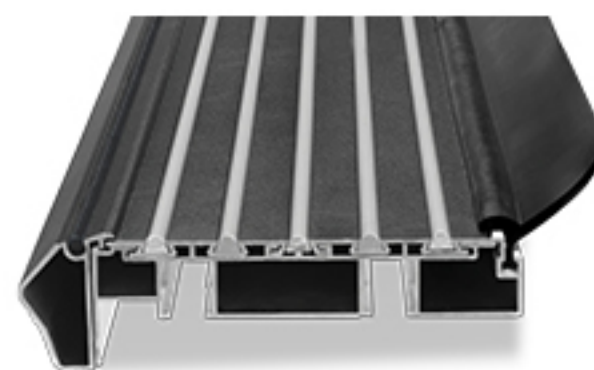

Style D (尊耀款)

PRODUCT PARAMETER	
Width/宽度:	130mm
Thickness/厚度:	35mm
Material/材质:	Aluminium alloy

D (Black)

D (Red)

D (Blue)

Details

- a. Aluminum alloy main base plate
(铝合金主体底板)
- b. Aluminum alloy plate
(铝合金板面)
- c. PVC anti-slip decorative strip
(PVC防滑装饰条)
- d. High side rubber mudguard rubber strip
(高边橡胶挡泥胶条)
- e. Aluminum alloy logo
(铝合金铝标)
- f. Aluminum alloy side panel+PVC edging strip
(铝合金侧边面板+包边PVC饰条)
- g. Galvanized screw
(镀锌螺丝)
- h. PP plastic ends+aluminum alloy trim
(PP塑料端头+铝合金饰片)