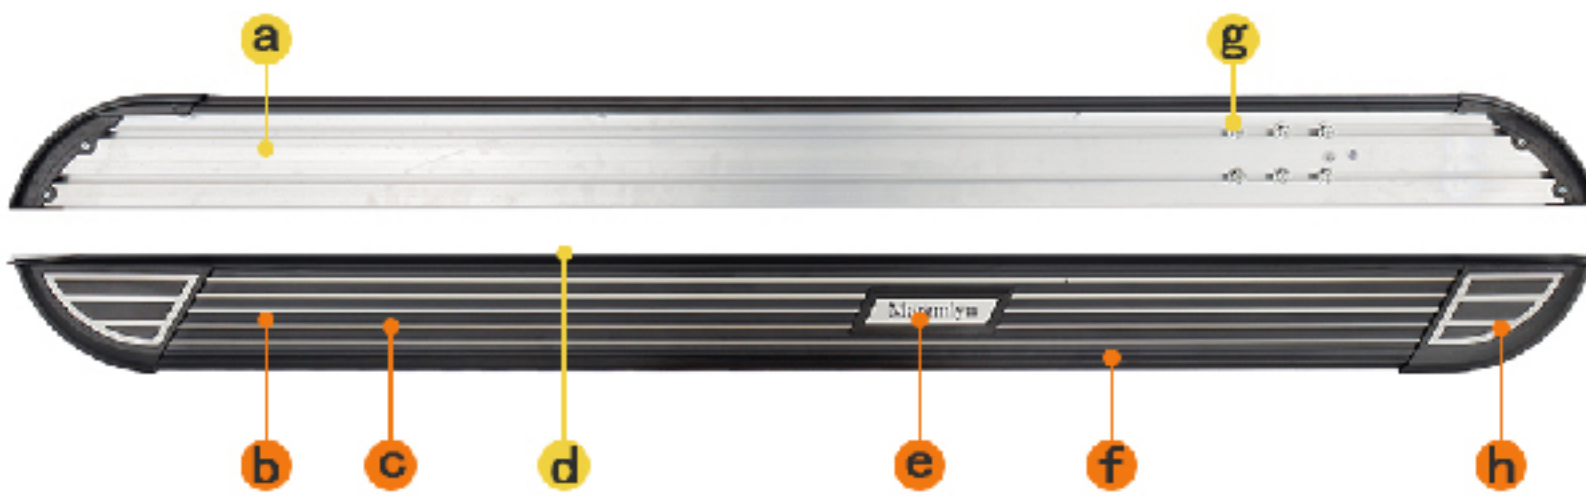

Style D (尊耀款)

PRODUCT PARAMETER	
Width/宽度:	130mm
Thickness/厚度:	35mm
Material/材质:	Aluminium alloy

D (Black)

D (Red)

D (Blue)

Details

- a. Aluminum alloy main base plate
(铝合金主体底板)
- b. Aluminum alloy plate
(铝合金板面)
- c. PVC anti-slip decorative strip
(PVC防滑装饰条)
- d. High side rubber mudguard rubber strip
(高边橡胶挡泥胶条)
- e. Aluminum alloy logo
(铝合金铝标)
- f. Aluminum alloy side panel+PVC edging strip
(铝合金侧边面板+包边PVC饰条)
- g. Galvanized screw
(镀锌螺丝)
- h. PP plastic ends+aluminum alloy trim
(PP塑料端头+铝合金饰片)