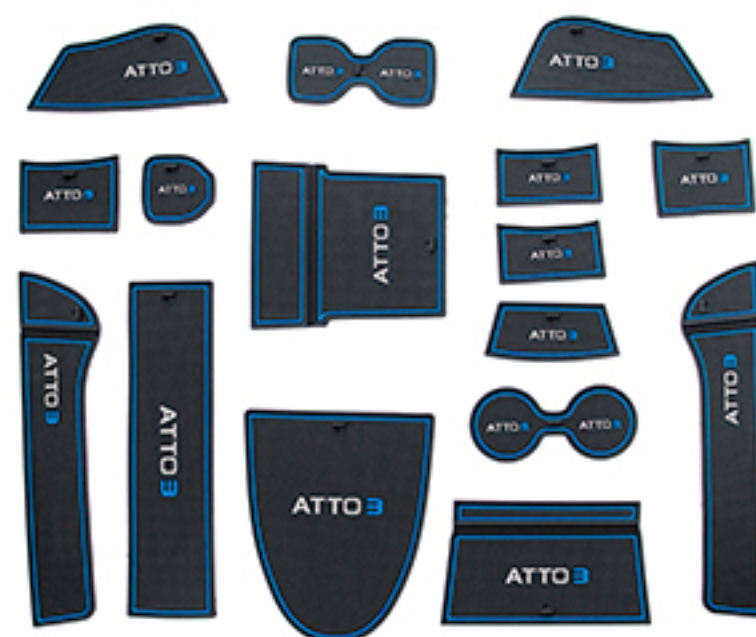

ML-BDA-N2018