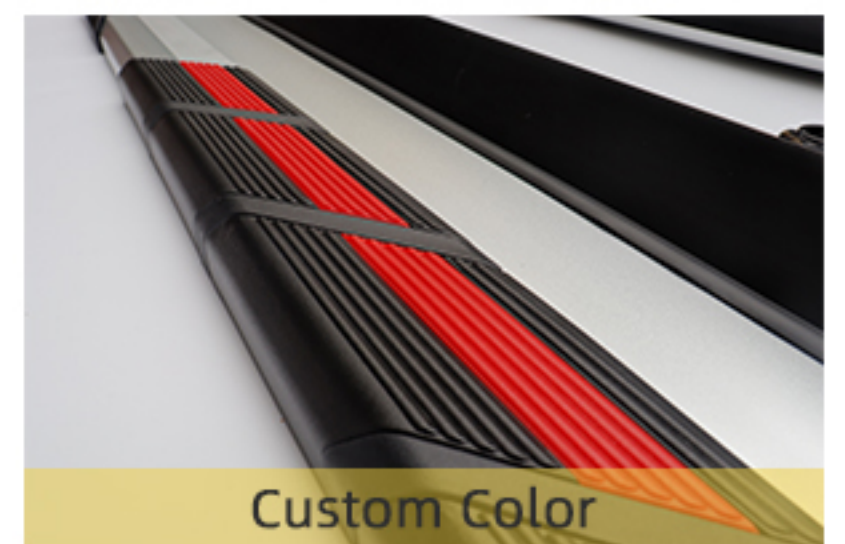

Custom Color

Custom LOGO

Style C (炫锋/PLUS款)

PRODUCT PARAMETER	
Width/宽度:	130mm
Thickness/厚度:	30mm
Material/材质:	Aluminium alloy

C (Silver Red)

C (Black Blue)

Details

- a. Aluminum alloy main base plate
(铝合金主体底板)
- b. Galvanized screw
(镀锌螺丝)
- c. High side rubber mudguard rubber strip
(高边橡胶挡泥胶条)
- d. PP plastic anti-skid block
(PP塑料防滑块)
- e. Aluminum alloy logo
(铝合金铝标)
- f. PP plastic decorative block
(PP塑料装饰块)
- g. PP plastic ends
(PP塑料端头)