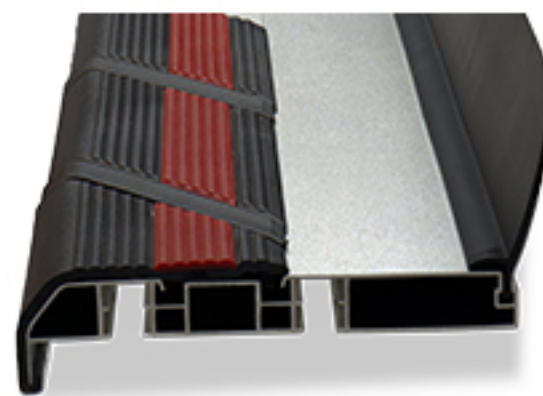

Custom Color

Custom LOGO

Style C (炫锋/PLUS款)

PRODUCT PARAMETER	
Width/宽度:	130mm
Thickness/厚度:	30mm
Material/材质:	Aluminium alloy

C (Silver Red)

C (Black Blue)

Details

- a. Aluminum alloy main base plate
(铝合金主体底板)
- b. Galvanized screw
(镀锌螺丝)
- c. High side rubber mudguard rubber strip
(高边橡胶挡泥胶条)
- d. PP plastic anti-skid block
(PP塑料防滑块)
- e. Aluminum alloy logo
(铝合金铝标)
- f. PP plastic decorative block
(PP塑料装饰块)
- g. PP plastic ends
(PP塑料端头)