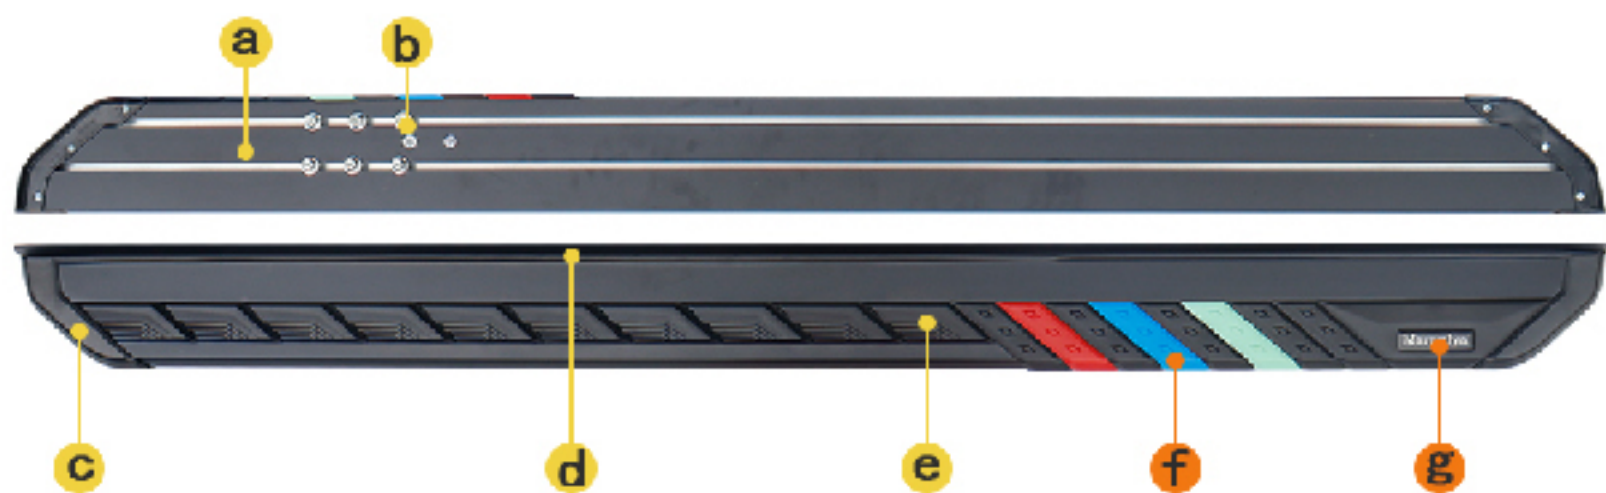

Style B (雅炫/PLUS款)

PRODUCT PARAMETER

Width/宽度:	130mm
Thickness/厚度:	30mm
Material/材质:	Aluminium alloy

B (Black)

B (Silver)

Details

- a. Aluminum alloy main base plate
(铝合金主体底板)
- b. Galvanized screw
(镀锌螺丝)
- c. PP plastic ends
(PP塑料端头)
- d. High side rubber mudguard rubber strip
(高边橡胶挡泥胶条)
- e. PP plastic anti-skid block
(PP塑料防滑块)
- f. PP plastic anti-skid block
(PP塑料防滑块)
- g. Aluminum alloy logo
(铝合金铝标)