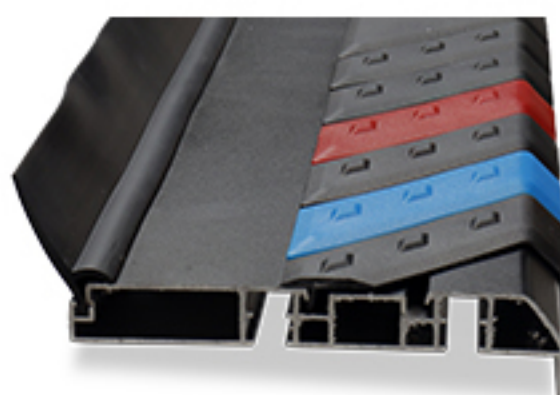

Style B (雅炫/PLUS款)

PRODUCT PARAMETER

Width/宽度:	130mm
Thickness/厚度:	30mm
Material/材质:	Aluminium alloy

B (Black)

B (Silver)

Details

- a. Aluminum alloy main base plate
(铝合金主体底板)
- b. Galvanized screw
(镀锌螺丝)
- c. PP plastic ends
(PP塑料端头)
- d. High side rubber mudguard rubber strip
(高边橡胶挡泥胶条)
- e. PP plastic anti-skid block
(PP塑料防滑块)
- f. PP plastic anti-skid block
(PP塑料防滑块)
- g. Aluminum alloy logo
(铝合金铝标)